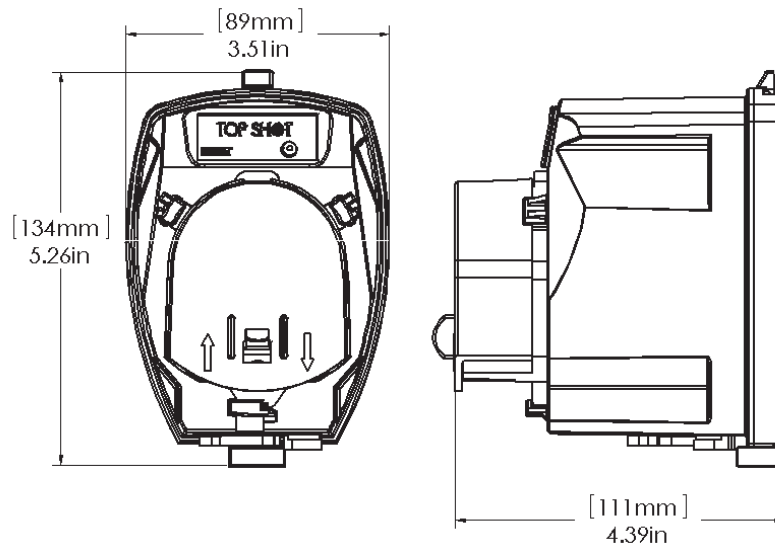

DEMA Top Shot Single Laundry Dispenser

NO.	PART NO.	DESCRIPTION
1	25.21.4	SQUEEZE TUBE SINGLE REPLACEMENT KIT
	25.21.5	SQUEEZE TUBE BULK (5) REPLACEMENT KIT
2	81-316-8	DETERGENT PUMP REPLACEMENT KIT
3	84-65-40	1 BUTTON REMOTE W/ 15' CABLE
4	81-223-1	MOUNTING BRACKET
5	81-245-1	2 BUTTON PROGRAMMER – Sold Separately