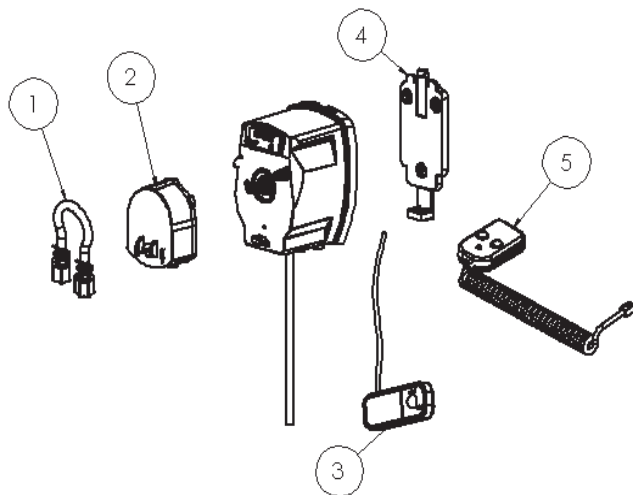

DEMA Top Shot Single Laundry Dispenser

NO.	PART NO.	DESCRIPTION
1	25.21.4	SQUEEZE TUBE SINGLE REPLACEMENT KIT
	25.21.5	SQUEEZE TUBE BULK (5) REPLACEMENT KIT
2	81-316-8	DETERGENT PUMP REPLACEMENT KIT
3	84-65-40	1 BUTTON REMOTE W/ 15' CABLE
4	81-223-1	MOUNTING BRACKET
5	81-245-1	2 BUTTON PROGRAMMER – Sold Separately