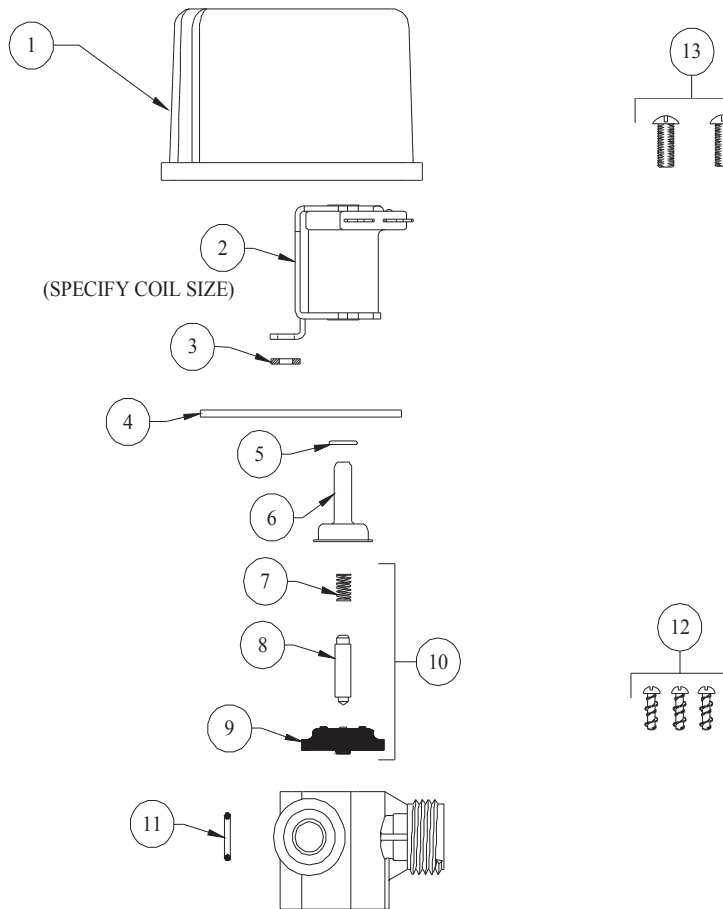

# PLASTIC MANIFOLD VALVE

## MODEL: P404J

NO.	PART NO.	DESCRIPTION
1	41-73	Valve Cover
2	41-9-5	Coil & Bracket ( Specify Size)
3	41-41	Nylon Washer
4	41-72-2	Cover Mounting Plate
5	41-34	Spacer Ring
6	41-7-25	Enclosing Tube
7	41-1-8	Closing Spring
8	41-10-11	Plunger
9	41-15-10	Diaphragm
10	61-78	Valve Repair Kit
11	41-79	O-Ring (For Female Input)
12	63-46	Hi-Lo Screw (3 Req'd)
13	41-63-2	Valve Cover Screw (2 Req'd)