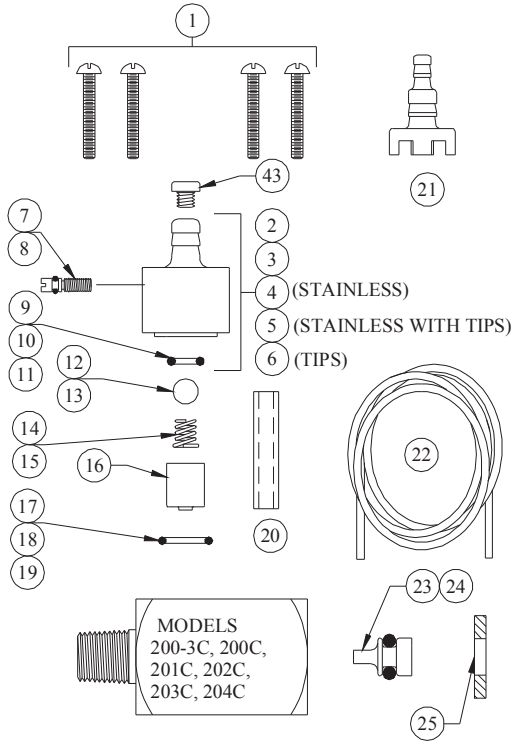

# SINGLE-STAGE INJECTORS

MODEL 200-3C, 200C, 201C, 202C, 203C 204C, 206C, 208C

MODEL #S MAY ALSO INCLUDE E, P, S, T, AND/OR -2

NO.	PART NO.	DESCRIPTION
1	24-33	Screw #8-32 x 7/8" Lg. (4-Reqd.)
2	24-32	Metering Knob Assy.
3	24-32PS	Metering Knob Assy. (-P Injectors)
4	24-32S	Metering Knob Assy. (Stainless)
5	24-32ST	Metering Knob Assy. (Stainless w/Tips)
6	24-32T	Metering Knob Assy. (Tips)
7	100-24	Metering Screw
8	100-24PS	Metering Screw (-P Injectors)
9	24-25	Check Valve O-Ring (EP)
10	24-25S	Check Valve O-Ring (Silicone)
11	24-25V	Check Valve O-Ring (Viton)
12	24-24P	Check Valve Ball (Teflon)
13	24-24S	Check Valve Ball (Stainless)
14	24-23	Check Valve Spring (Stainless)
15	24-23-2	Check Valve Spring (Hastelloy)
16	24-34-	Check Valve Core (Specify Model No.)
17	25-29	Metering Knob O-Ring (EP)
18	25-29S	Metering Knob O-Ring (Silicone)
19	25-29V	Metering Knob O-Ring (Viton)
20	61-107-2	Ceramic Weight for 1/4" ID Tubing for 200-3C Thru 204C
21	24-11MP	Foot Strainer
22	100-12	Vinyl Tubing (3/8" OD x 8' Lg.)
23	24-8-	Water Nozzle & O-Ring Assy. (Brass) Add Num. Stamped on Nozzle
24	24-8S-	Water Nozzle & O-Ring Assy. (Stainless) Add Num. Stamped on Nozzle

NO.	PART NO.	DESCRIPTION
25	24-31	Back-Up Washer (Specify Model No.)
26	23-7	Screw (1" Lg.) (4 Reqd.)
27	23-32	Metering Knob Assy.
28	23-32S	Metering Knob Assy. (Stainless)
29	23-32ST	Metering Knob Assy. (Stainless w/Tips)
30	23-32T	Metering Knob Assy. (Tips)
31	23-24	Metering Screw
32	23-11	Check Valve O-Ring (EP)
33	23-11V	Check Valve O-Ring (Viton)
34	23-10	Check Valve Ball (Stainless)
35	23-10P	Check Valve Ball (Teflon)
36	23-9	Check Valve Spring (Stainless)
37	23-9-2	Check Valve Spring (Hastelloy)
38	23-34-	Check Valve Core (Specify Model No.)
39	61-107	Ceramic Weight for 3/8" ID Tubing for 206C Thru 208C
40	24-11L	Foot Strainer
41	100-12L	Vinyl Tubing (1/2" OD x 8' Lg.)
42	23-8-	Water Nozzle & O-Ring Assy. (Brass) Add Num. Stamped on Nozzle