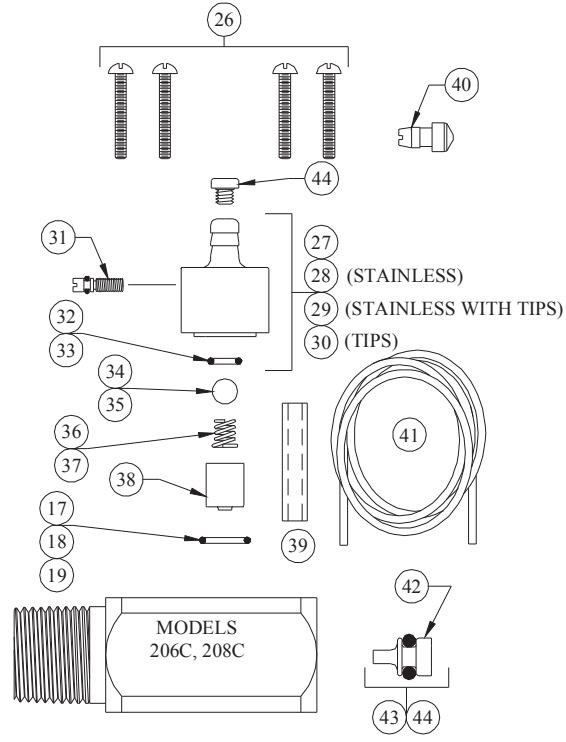

# SINGLE-STAGE INJECTORS

MODEL 200-3C, 200C, 201C, 202C, 203C 204C, 206C, 208C

MODEL #S MAY ALSO INCLUDE E, P, S, T, AND/OR -2

NO.	PART NO.	DESCRIPTION
1	24-33	Screw #8-32 x 7/8" Lg. (4-Reqd.)
2	24-32	Metering Knob Assy.
3	24-32PS	Metering Knob Assy. (-P Injectors)
4	24-32S	Metering Knob Assy. (Stainless)
5	24-32ST	Metering Knob Assy. (Stainless w/Tips)
6	24-32T	Metering Knob Assy. (Tips)
7	100-24	Metering Screw
8	100-24PS	Metering Screw (-P Injectors)
9	24-25	Check Valve O-Ring (EP)
10	24-25S	Check Valve O-Ring (Silicone)
11	24-25V	Check Valve O-Ring (Viton)
12	24-24P	Check Valve Ball (Teflon)
13	24-24S	Check Valve Ball (Stainless)
14	24-23	Check Valve Spring (Stainless)
15	24-23-2	Check Valve Spring (Hastelloy)
16	24-34-	Check Valve Core (Specify Model No.)
17	25-29	Metering Knob O-Ring (EP)
18	25-29S	Metering Knob O-Ring (Silicone)
19	25-29V	Metering Knob O-Ring (Viton)
20	61-107-2	Ceramic Weight for 1/4" ID Tubing for 200-3C Thru 204C
21	24-11MP	Foot Strainer
22	100-12	Vinyl Tubing (3/8" OD x 8' Lg.)
23	24-8-	Water Nozzle & O-Ring Assy. (Brass) Add Num. Stamped on Nozzle
24	24-8S-	Water Nozzle & O-Ring Assy. (Stainless) Add Num. Stamped on Nozzle

NO.	PART NO.	DESCRIPTION
25	24-31	Back-Up Washer (Specify Model No.)
26	23-7	Screw (1" Lg.) (4 Reqd.)
27	23-32	Metering Knob Assy.
28	23-32S	Metering Knob Assy. (Stainless)
29	23-32ST	Metering Knob Assy. (Stainless w/Tips)
30	23-32T	Metering Knob Assy. (Tips)
31	23-24	Metering Screw
32	23-11	Check Valve O-Ring (EP)
33	23-11V	Check Valve O-Ring (Viton)
34	23-10	Check Valve Ball (Stainless)
35	23-10P	Check Valve Ball (Teflon)
36	23-9	Check Valve Spring (Stainless)
37	23-9-2	Check Valve Spring (Hastelloy)
38	23-34-	Check Valve Core (Specify Model No.)
39	61-107	Ceramic Weight for 3/8" ID Tubing for 206C Thru 208C
40	24-11L	Foot Strainer
41	100-12L	Vinyl Tubing (1/2" OD x 8' Lg.)
42	23-8-	Water Nozzle & O-Ring Assy. (Brass) Add Num. Stamped on Nozzle