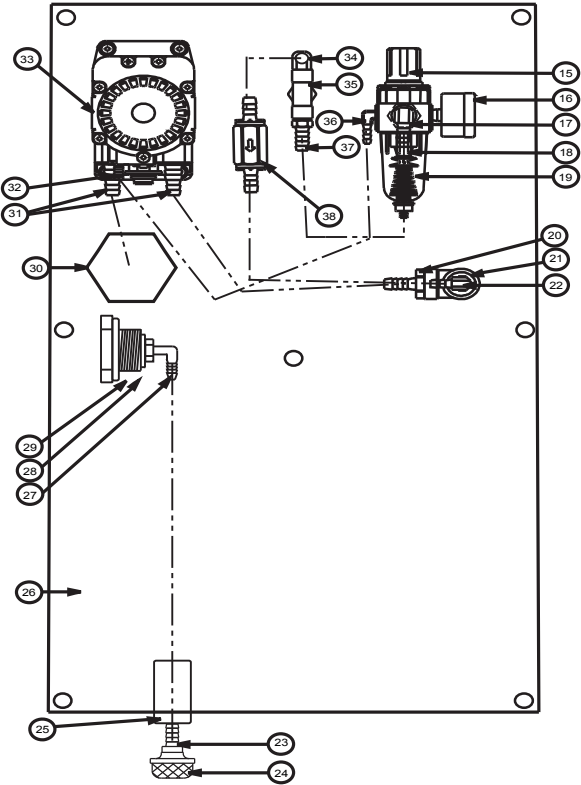

# 910

**SIDE VIEW**

**INSIDE VIEW - CONTROL PANEL**

ITEM	PART NO.	DESCRIPTION
1	9DFP6	6 INCH THREADED CAP FOR 10 GALLON UNIT
2	9TANK 10	10 GALLON ROTOMOLDED TANK
3	9AXC12	1/2IN PUSH NUT FOR AXLE CAP
4	9SSAXLE12	12 9/16IN x 1/2IN STAINLESS STEEL AXLE FOR 10 GALLON UNIT
5	9W10	6 in wheel X 1.25 in TPR Celcon Brg 1/2 in Axle
6	9HBSS1212	STAINLESS HOSE BARB 1/2 X 1/2
7	9BA25	MALE/FEMALE ADAPTER 1/4 X 1/4
8	9AP25	PLUG 1/4 NPTM AIR FITTING - BRASS
9	9NV14Y-HNDL	KNOB FOR 2839-1/4 NEEDLE VALVE
10	9PW10	3/4in BLACK POLY PRO X 10in - FPTBE - SCH.80
11	9SN1212	STAINLESS HEX NIPPLE 1/2" MPT
12	9HV60	1/2in STAINLESS BALL VALVE - w/ WELDED NUT
13	9HBSS1212	STAINLESS HOSE BARB 1/2 X 1/2
14	9H12-20	20FT OF 1/2in BLUE HOSE REPLACEMENT
15	9R15	FILTER REGULATOR COMBO INCLUDES AFR15 AND ABR15
16	9AG100	1.5in DRY MODEL 20 DUAL SCALE GAUGE
17	9HBBEL1438	3/8 BRASS HOSE BARB X 1/4 PIPE ELB
18	9AFR15	ORIGA FILTER ELEMENT
19	9ABR15	ORIGA BOWL W/SEMIAUTO DRAIN
20	9HBSS1238	STAINLESS HOSE BARB 1/2 X 3/8
21	9SST12	1/2in FPT 304 S.S. TEE
22	9HBSEL1238	304 S.S. 1/2in MPT BY 3/8in H.B. ELBOW
23	9HB1438	1/4in MPT X 3/8in HOSE BARB (PLASTIC)
24	9STR14	40 MESH SUCTION LINE STRAINER
25	9SHW3	3in LONG COATED WEIGHT
26	9PL10-12	PLASTIC PLATE FOR FI-10 UNIT
27	9HBEL1238	HOSE BARB ELBOW 1/2 X 3/8
28	9DPG-10	BULKHEAD GASKET
29	9DP-10	BULKHEAD BODY 1/2 FPT
30	9DPN-10	BULKHEAD RETAINING NUT
31	9HB5638	HOSE BARB FOR P56 PUMP
32	9HB14P	1/4in BRASS HB AIR FITTING
33	9P56	5700 SANTO PUMP
34	9HBBEL1438	3/8 BRASS HOSE BARB X 1/4 PIPE ELB
35	9NV14Y	FLOW CONTROL VALVE INCLUDED NY14Y-HNDL
36	9HBBEL1814	1/8 MPT X 1/4 HOSE BARB BRASS 90DEG
37	9HBB1438	BRASS 1/4 MPT X 3/8 HOSE BARB
38	9CV38	PVC CHECK VALVE 3/8 BARBS - SS SPRING