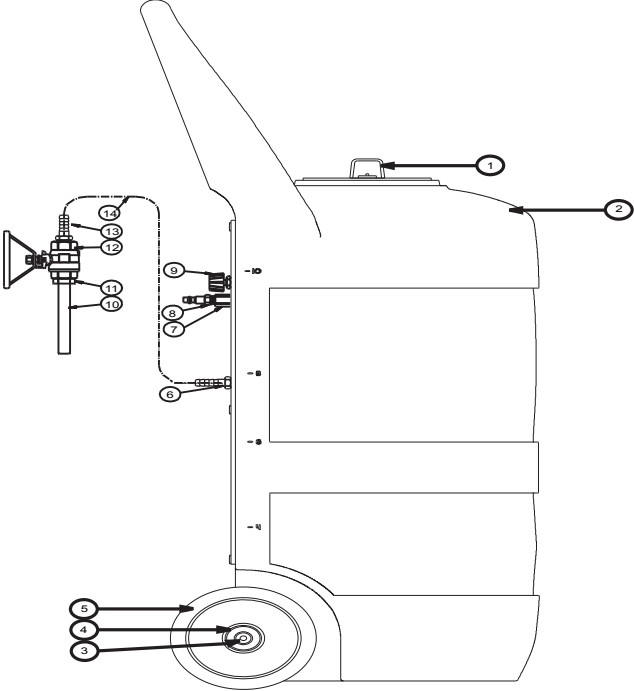

# 910

**SIDE VIEW**

**INSIDE VIEW - CONTROL PANEL**

ITEM	PART NO.	DESCRIPTION
1	9DFP6	6 INCH THREADED CAP FOR 10 GALLON UNIT
2	9TANK 10	10 GALLON ROTOMOLDED TANK
3	9AXC12	1/2IN PUSH NUT FOR AXLE CAP
4	9SSAXLE12	12 9/16IN x 1/2IN STAINLESS STEEL AXLE FOR 10 GALLON UNIT
5	9W10	6 in wheel X 1.25 in TPR Celcon Brg 1/2 in Axle
6	9HBSS1212	STAINLESS HOSE BARB 1/2 X 1/2
7	9BA25	MALE/FEMALE ADAPTER 1/4 X 1/4
8	9AP25	PLUG 1/4 NPTM AIR FITTING - BRASS
9	9NV14Y-HNDL	KNOB FOR 2839-1/4 NEEDLE VALVE
10	9PW10	3/4in BLACK POLY PRO X 10in - FPTBE - SCH.80
11	9SN1212	STAINLESS HEX NIPPLE 1/2" MPT
12	9HV60	1/2in STAINLESS BALL VALVE - w/ WELDED NUT
13	9HBSS1212	STAINLESS HOSE BARB 1/2 X 1/2
14	9H12-20	20FT OF 1/2in BLUE HOSE REPLACEMENT
15	9R15	FILTER REGULATOR COMBO INCLUDES AFR15 AND ABR15
16	9AG100	1.5in DRY MODEL 20 DUAL SCALE GAUGE
17	9HBBEL1438	3/8 BRASS HOSE BARB X 1/4 PIPE ELB
18	9AFR15	ORIGA FILTER ELEMENT
19	9ABR15	ORIGA BOWL W/SEMIAUTO DRAIN
20	9HBSS1238	STAINLESS HOSE BARB 1/2 X 3/8
21	9SST12	1/2in FPT 304 S.S. TEE
22	9HBSEL1238	304 S.S. 1/2in MPT BY 3/8in H.B. ELBOW
23	9HB1438	1/4in MPT X 3/8in HOSE BARB (PLASTIC)
24	9STR14	40 MESH SUCTION LINE STRAINER
25	9SHW3	3in LONG COATED WEIGHT
26	9PL10-12	PLASTIC PLATE FOR FI-10 UNIT
27	9HBEL1238	HOSE BARB ELBOW 1/2 X 3/8
28	9DPG-10	BULKHEAD GASKET
29	9DP-10	BULKHEAD BODY 1/2 FPT
30	9DPN-10	BULKHEAD RETAINING NUT
31	9HB5638	HOSE BARB FOR P56 PUMP
32	9HB14P	1/4in BRASS HB AIR FITTING
33	9P56	5700 SANTO PUMP
34	9HBBEL1438	3/8 BRASS HOSE BARB X 1/4 PIPE ELB
35	9NV14Y	FLOW CONTROL VALVE INCLUDED NY14Y-HNDL
36	9HBBEL1814	1/8 MPT X 1/4 HOSE BARB BRASS 90DEG
37	9HBB1438	BRASS 1/4 MPT X 3/8 HOSE BARB
38	9CV38	PVC CHECK VALVE 3/8 BARBS - SS SPRING