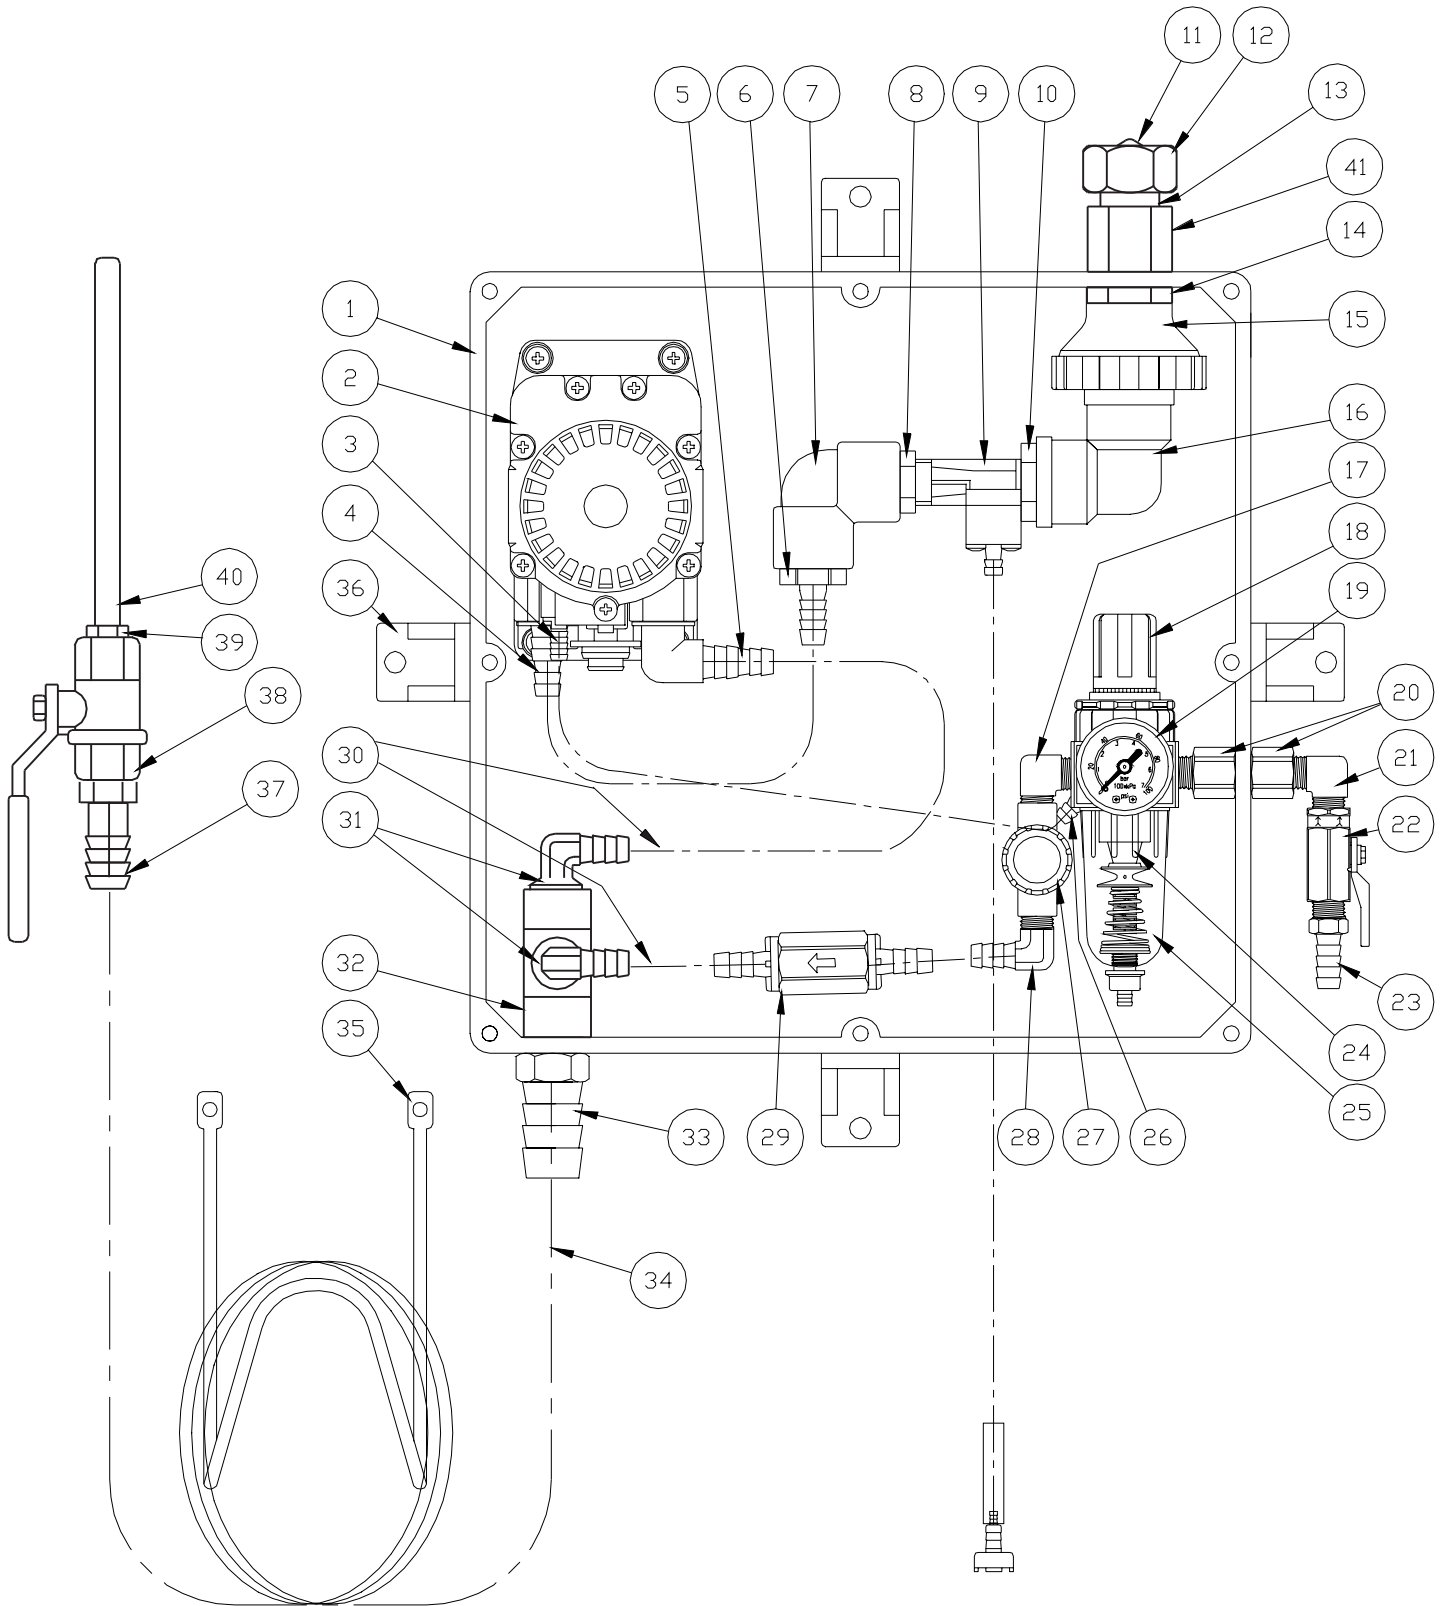

900-WC

FRONT VIEW - CONTROL BOX
COVER REMOVED

DEMA[®]**900-WC****PARTS LIST**

ITEM	PART NO.	DESCRIPTION
1	9PB12126	12X12X6 POLYETHYLENE BOX
2	9P56	PUMP
3	9HB14P	PUMP AIR INLET HOSE BARB 1/4"
4	9HB5638	PUMP HOSE BARB 3/8"
5	9HBEL5638	PUMP HOSE BARB 3/8"
6	9HB1238	POLY HOSE BARB 1/2" MPT x 3/8" BARB
7	9PEL12F	POLY ELBOW 1/2" FPT
8	9HHPB1238	POLY BUSHING 1/2" MPT x 3/8" FPT
9	9P203CT	INJECTOR ASSEMBLY (INCLUDES INTAKE HOSE & TIP KIT)
	9P203CT-IH	REPLACEMENT INTAKE HOSE ASSEMBLY FOR P203CT
	9P203CT-TIPS	REPLACEMENT TIP KIT FOR P203CT
10	9HHPB3438	POLY BUSHING 3/4" MPT x 3/8" FPT
11	9STR34	GARDEN HOSE STRAINER
12	9SNB34GH	GARDEN HOSE SWIVEL NUT
13	9SA12B	SWIVEL ADAPTER 1/2" MPT
14	9HHBB34GH12	HEX HEAD BRASS BUSHING 3/4in MGH BY 12 FPT
15	9WR15G34	WATER PRESSURE REGULATOR - 3/4in FGH BY 3/4in MPT
16	9PEL34F	POLY ELBOW 3/4" FPT
17	9BEL14M14M	BRASS ELBOW 1/4" MPT
18	9R15	AIR PRESSURE REGULATOR & FILTER (INCLUDES # 24 & 25)
19	9AG100	AIR PRESSURE GAUGE
20	9BA25	ADAPTER 1/4" FPT x 1/4" MPT
21	9BEL14M14M	BRASS ELBOW 1/4" MPT
22	9BVB14	BALL VALVE 1/4" FPT
23	9HBB1438	HOSE BARB 1/4" MPT x 3/8" BARB
24	9AFR15	REPLACEMENT AIR FILTER ELEMENT
25	9ABR15	REPLACEMENT AIR BOWL
26	9HBBEL1814	HOSE BARB ELBOW 1/8" MPT x 1/4" BARB
27	9NV14Y	NEEDLE VALVE (WET FOAM / DRY FOAM)
28	9HBBEL1438	BRASS HOSE BARB ELBOW 1/4" MPT x 3/8" BARB
29	9CV38	PVC CHECK VALVE
30	9HBSSSEL1238	304 S.S. 1/2in MPT BY 3/8in H.B. ELBOW
32	9SST12	S.S. TEE 1/2" FPT
33	9HBSS1234	S.S. HOSE BARB 1/2" MPT x 3/4" BARB
34	9H34-50'	FOAM DISCHARGE HOSE 3/4" ID x 50'
35	9SSH	S.S. HOSE HANGER
36	9PBFTS	POLYETHYLENE BOX MOUNTING FOOT WITH SCREW
37	9HBSS1234	S.S. HOSE BARB 1/2" MPT x 3/4" BARB
38	9HV60	S.S. BALL VALVE 1/2" FPT
39	9HHSB1238	S.S. HEX HEAD BUSHING 1/2" X 3/8"
40	9W387	STAINLESS STEEL WAND ASSEMBLY FOR 3/4in HOSE - 3/8in WAND
	9PL1212-WCSS	12X12 POLYETHYLENE LID & DECAL