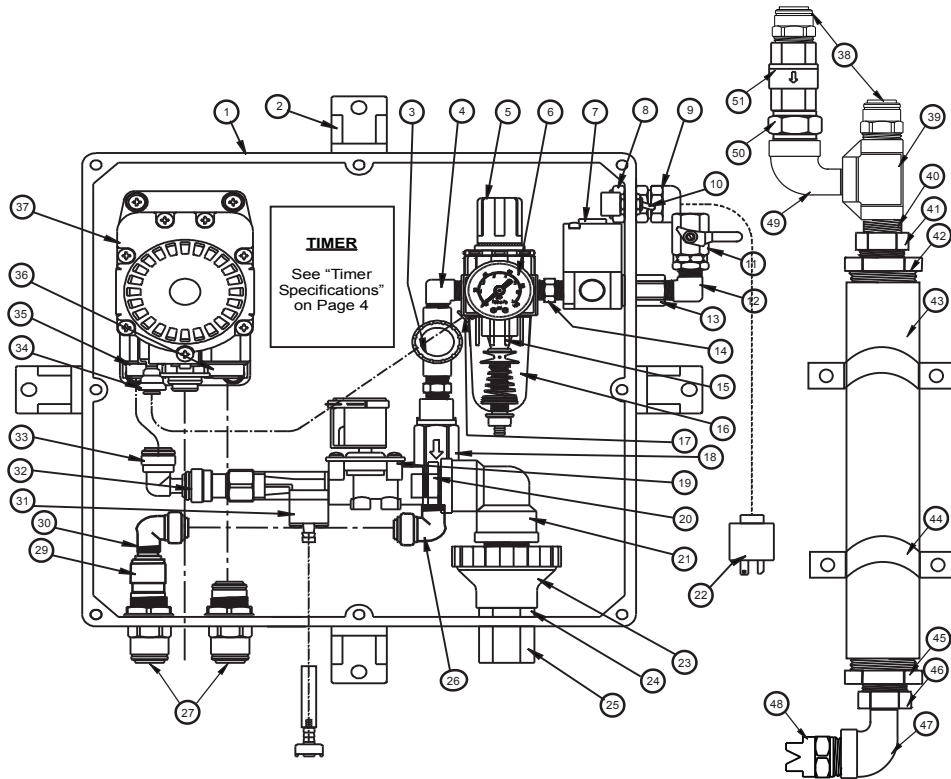

## 900-DS4

FRONT VIEW - CONTROL BOX (COVER REMOVED)

ITEM	PART NO.	DESCRIPTION
1	9FB14126	14X12X6 FIBERGLASS BOX W/ TWIST LOCK
2	9SSMF-FB	STAINLESS STEEL MOUNTING FOOT-FIBERGLASS BOX
3	9NV14Y	FLOW CONTROL VALVE
4	9BEL14M14M	BRASS ELBOW 1/4" MPT
5	9R15	AIR PRESSURE REGULATOR & FILTER (INCLUDES # 23 & 24)
6	9AG100	AIR PRESSURE GAUGE
7	9ACV1	110VAC AIR SOLENOID
8	9CC3224	WATER TIGHT WIRE FITTING
9	9CC8463	NUT FOR CC3224
10	9TS2	ON/OFF TOGGLE SWITCH
11	9TSBT12	WATERPROOF TOGGLE SWITCH BOOT
12	9BVB14	BALL VALVE 1/4" FPT
13	9BEL14M14M	BRASS ELBOW 1/4" MPT
14	9BA25	ADAPTER 1/4" FPT x 1/4" MPT
15	9NIP1414	BRASS HEX NIPPLE 1/4" MPT
16	9AFR15	REPLACEMENT AIR FILTER ELEMENT
17	9ABR15	REPLACEMENT AIR BOWL
18	9QFEL18	ELBOW TUBE FITTING 1/8" MPT x 1/4" TUBE
19	9CV14QF	PVC CHECK VALVE
20	9ACV1D38	110VAC SOLENOID VALVE 3/8" FPT
21	9PN3834	POLY REDUCER NIPPLE 3/8in MPT X 3/4in MPT
22	9PEL34F	POLY ELBOW 3/4" FPT
23	9WR1A	18/3 SJOOW 90 BLACK N.A. W/ 5-15P & 4in ROJ
24	9WR15G34	WATER REGULATOR, GARDEN HOSE x 3/4" MPT - 15 PSI
25	9HBB34GH12	BRASS BUSHING, GARDEN HOSE x 1/2" FPT
26	9BA50	BRASS FITTING 1/2" MPT x 1/2" FPT
27	9QFEL1438	FIXED ELBOW 3/8in TUBE X 1/4in MPT - POLYPROPYLENE
28	9QFBH12	BULKHEAD 1/2in TUBE
29	9QFR1238	REDUCER 1/2in TUBE TO 3/8in TUBE
30	9QFSEL38	PLUG-IN ELBOW 3/8in TUBE X 3/8in TUBE
31	9P203CT	INJECTOR ASSEMBLY (INCLUDES INTAKE HOSE & TIP KIT)
	9P203CT-IH	REPLACEMENT INTAKE HOSE ASSEMBLY FOR P203CT
	9P203CT-TIPS	REPLACEMENT TIP KIT FOR P203CT
32	9QFF3838	FEMALE ADAPTER 3/8in TUBE X 3/8in NPTF
33	9QFSEL38	PLUG-IN ELBOW 3/8in TUBE X 3/8in TUBE
34	9QF5638	PUMP TUBE FITTING 3/8" (LIQUID OUT)
35	9QF5638	PUMP TUBE FITTING 3/8" (LIQUID IN)
36	9QF14PAF	PUMP AIR INLET FITTING 1/4"
37	9P56	PUMP
38	9QF1212	MALE CON. 1/2in TUBE X 1/2in MPT
39	9SST12	1/2in FPT 304 S.S. TEE
40	9NIP12	STAINLESS STEEL NIPPLE 1/2in MPT
41	9HHSB3412	HEX HEAD STAINLESS BUSHING - 3/4in BY 1/2in
42	9HHSB11434	HEX HEAD STAINLESS BUSHING 1 1/4" BY 3/4"
43	9SSFT	STAINLESS STEEL FOAM TUBE 1 1/2"
44	9SSFTB	STAINLESS STEEL FOAM TUBE BRACKET
45	9HHSB11434	HEX HEAD STAINLESS BUSHING 1 1/4" BY 3/4"
46	9HHSB3412	HEX HEAD STAINLESS BUSHING - 3/4in BY 1/2in
47	9SSE12	STREET ELBOW 1/2in - 316 S.S.
48	9ST80200	VEEJET NOZZLE, BRASS 80200
49	9SSE12	STREET ELBOW 1/2in - 316 S.S.
50	9SN1212	HEX NIPPLE 1/2in X 1/2in
51	9CV12F7	CHECK VALVE