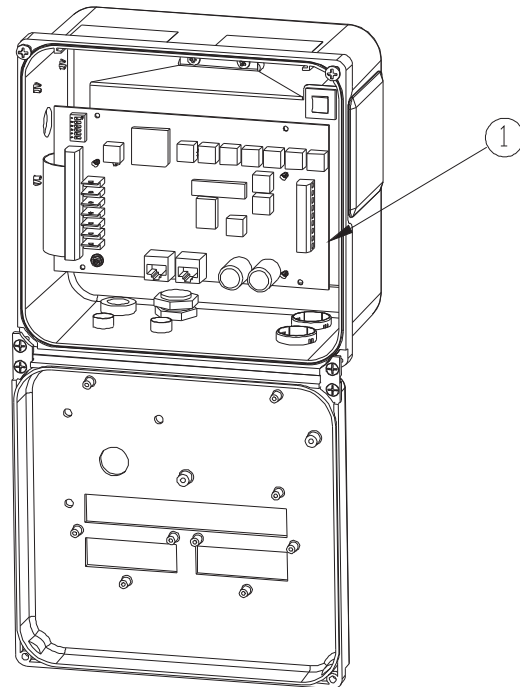

DEMA 846-4NP-115 LAUNDRY DISPENSER CONTROLLER

Item No.	Part No.	Description
1	84-65-2	IQ-80 Control Board Kit
2	84-65-3	AC Laundry Board Adapter Kit
3	84-65-6	STU Replacement Kit
4	84-65-8	DSM Replacement Kit
5	84-27-3	25' Blue RJ45 Cable (shielded)
6	84-27-4	6' Blue RJ45 Cable (shielded)
7	81-1	Mounting Kit