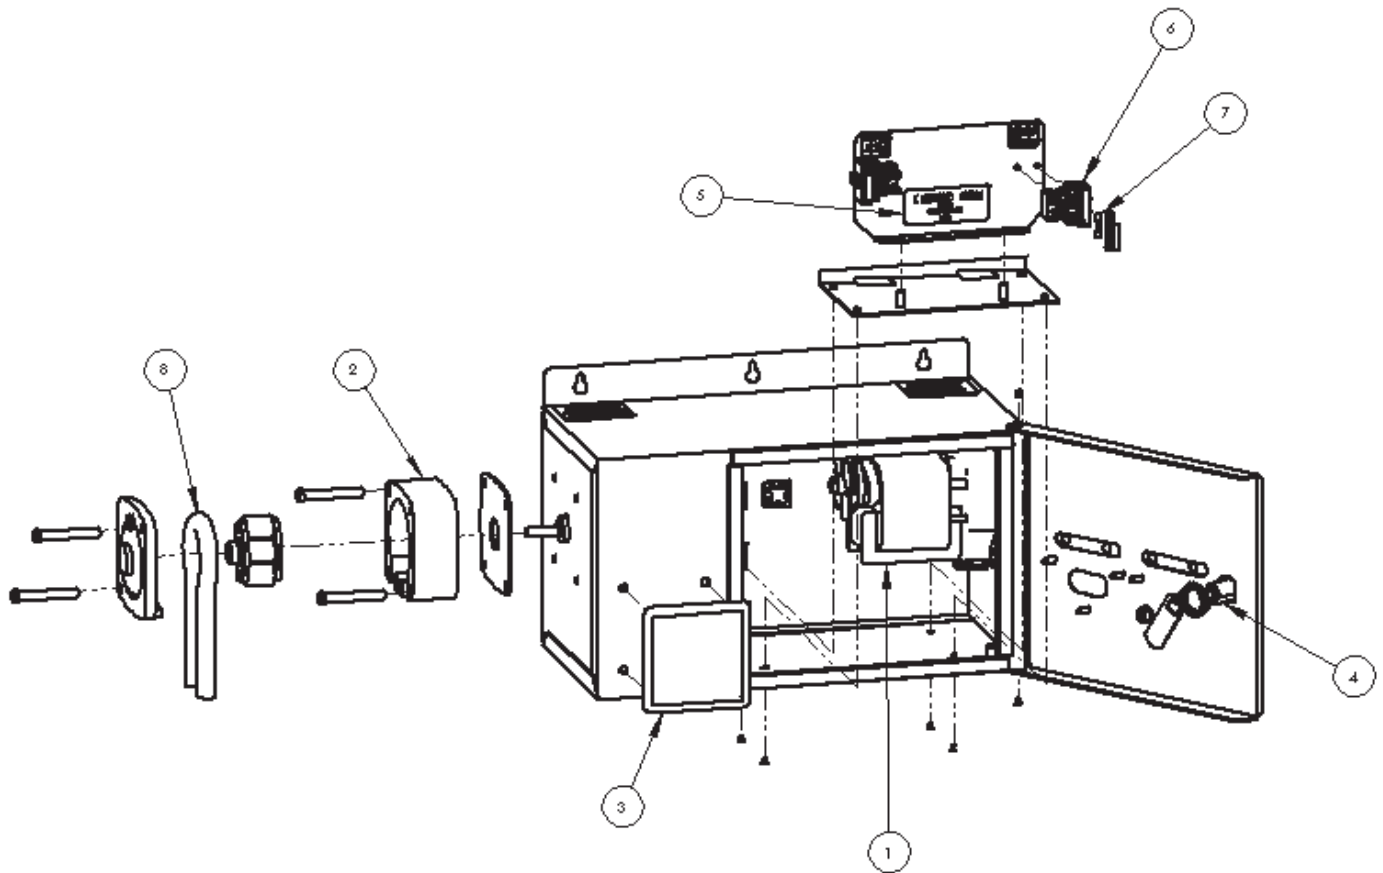

846-2NE Laundry System
DEMA Engineering Company, St. Louis, MO USA

Replacement Parts		
Item Number	DEMA P/N	Description
1	84.65.17	115VAC Gear/Motor Replacement
	84.65.18	230VAC Gear/Motor Replacement
2	25.C2D	C2 Pump Kit (comes with all necessary components except squeeze tubes and gear/motor)
3	81.122.1	Pump Blank Plug
4	84.65.13	Lock Kit
5	84.65.5	Voltage Rating and Caution Label Kit
6	84.65.14	Terminal Block Kit (does not come with fuse)
7	84.48.3	5A 250V 5mm x 20mm Fuse Kit
8	25.65CE.11	Squeeze tube (EPDM)