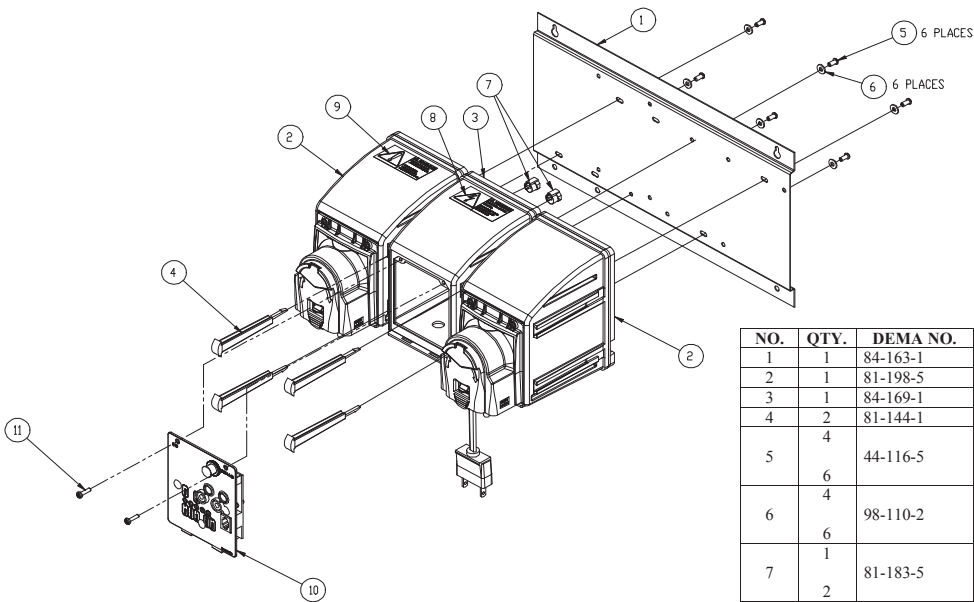

DEMA[®] SINGLE PRODUCT LAUNDRY MASTER[™] W/BLEACH OPTION LIQUID MODEL 840(B)(S)

NO.	QTY.	DEMA NO.	DESCRIPTION	
1	1	84-163-1	Back Plate SPL	
2	1	81-198-5	Side Pump Module Assembly	
3	1	84-169-1	SPL Control Box Assembly – Less Electronics	
4	2	81-144-1	Side Module Joint (2 joints per module)	
5	4	44-116-5	840, 840S	#8 x 3/4 High Low Screw
6	4	840B, 840BS	840, 840S	
6	6	98-110-2	840B, 840BS	#8 Washer
7	1	81-183-5	840, 840S	1/2" Strain Relief
8	2	840B, 840BS	840, 840S	
8	1	L897	Label – Electrical Caution	
9	1	L898	Label – Chemical Caution	
10	1	84-172-1	840, 840B	SPL Front Panel Assembly
		84-172-2	840S, 840BS	
11	2	41-40-2	#6-32 Screw	

NO.	QTY.	DEMA NO.	DESCRIPTION
1	2	41-40-2	#6-32 Screw
2	1	81-173-9	Pump - 2 Spring 1/4"ID - 105rpm
3	1	81-159-1	Pump Gasket
4	1	81-197-1	Side Module Enclosure
5	1	81-143-1	Side Module Back
6	1	81-47-1	1/2" Hole Plug
7	1	81-183-5	Cable Strain Relief
8	4	44-116-2	#8 x 3/8 High Low Screw
9	1	81-196-1	Cable Assembly