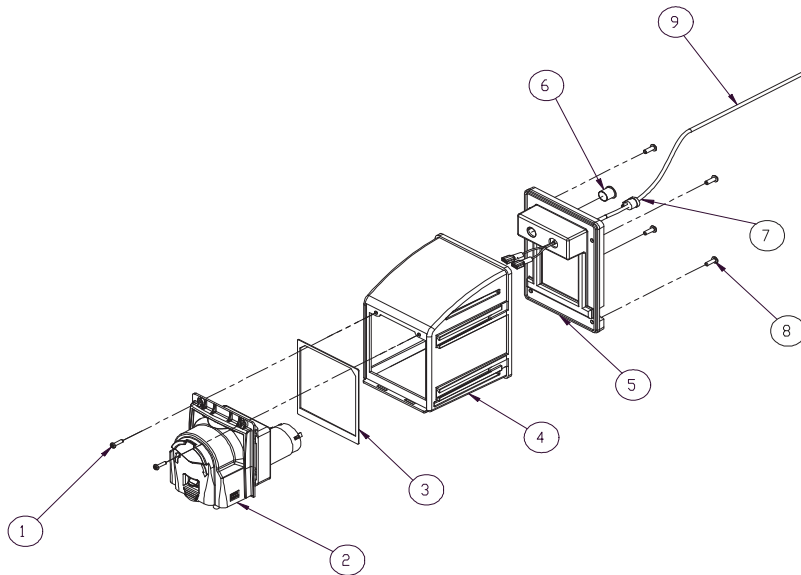

DEMA[®] SINGLE PRODUCT LAUNDRY MASTER[™] W/BLEACH OPTION LIQUID MODEL 840(B)(S)

NO.	QTY.	DEMA NO.	DESCRIPTION	
1	1	84-163-1	Back Plate SPL	
2	1	81-198-5	Side Pump Module Assembly	
3	1	84-169-1	SPL Control Box Assembly – Less Electronics	
4	2	81-144-1	Side Module Joint (2 joints per module)	
5	4	44-116-5	840, 840S	#8 x 3/4 High Low Screw
6	4	840B, 840BS	840, 840S	
6	6	98-110-2	840B, 840BS	#8 Washer
7	1	81-183-5	840, 840S	1/2" Strain Relief
8	2	840B, 840BS	840, 840S	
8	1	L897	Label – Electrical Caution	
9	1	L898	Label – Chemical Caution	
10	1	84-172-1	840, 840B	SPL Front Panel Assembly
		84-172-2	840S, 840BS	
11	2	41-40-2	#6-32 Screw	

NO.	QTY.	DEMA NO.	DESCRIPTION
1	2	41-40-2	#6-32 Screw
2	1	81-173-9	Pump - 2 Spring 1/4"ID - 105rpm
3	1	81-159-1	Pump Gasket
4	1	81-197-1	Side Module Enclosure
5	1	81-143-1	Side Module Back
6	1	81-47-1	1/2" Hole Plug
7	1	81-183-5	Cable Strain Relief
8	4	44-116-2	#8 x 3/8 High Low Screw
9	1	81-196-1	Cable Assembly