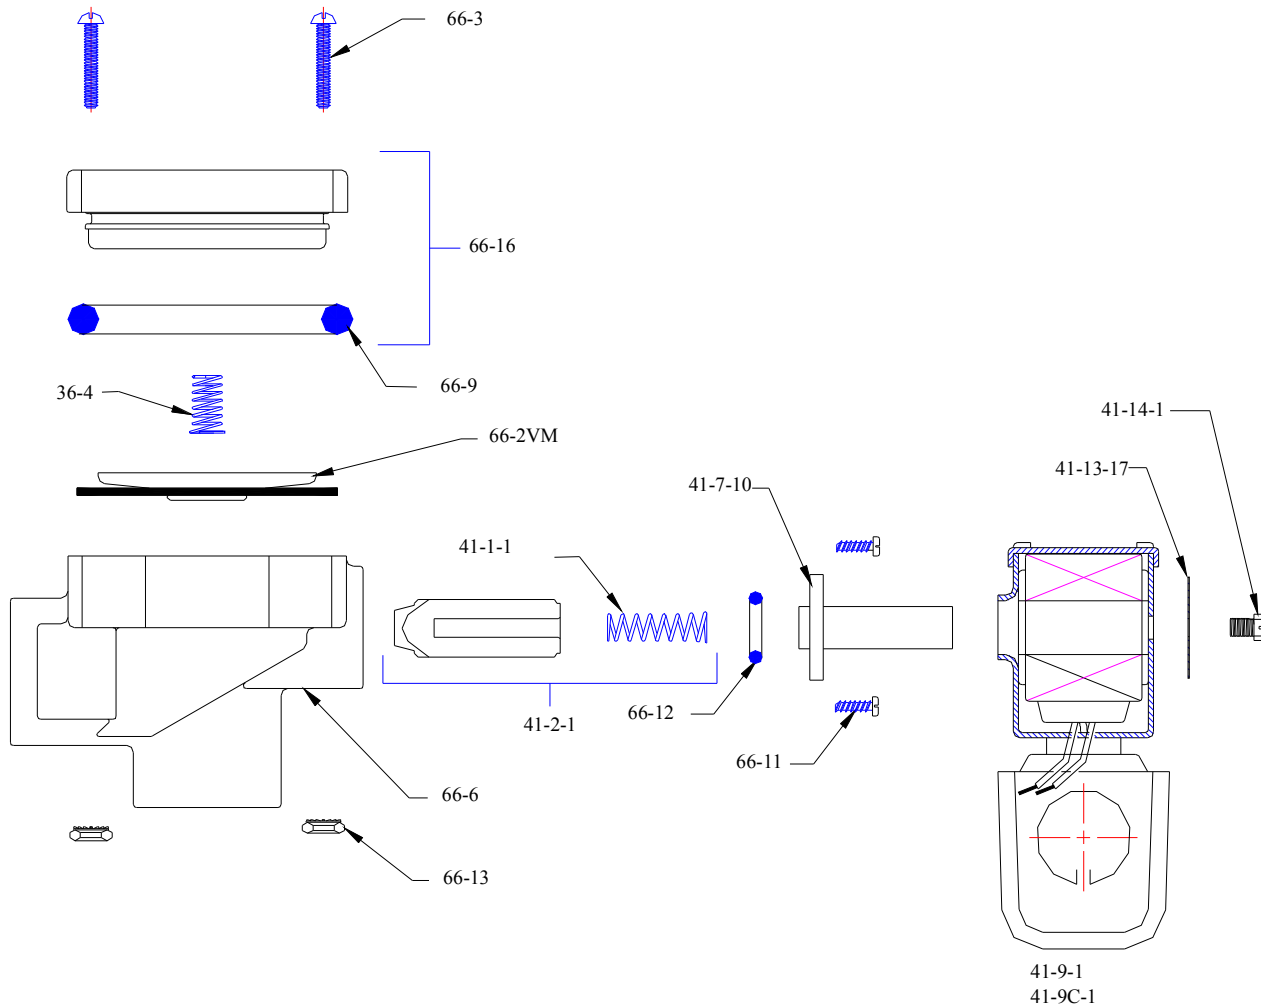

# DIAPHRAGM SOLENOID VALVE MODELS 746PVM

PART NO.	DESCRIPTION
36-4	CLOSING SPRING
41-1-1	PLUNGER KICKOFF SPRING
41-2-1	SOLENOID PLUNGER ASSY. WITH SPRING
41-7-9	ENCLOSING TUBE ASSY.
41-9-1	OPTIONAL SOLENOID COIL WITH CONDUIT BOSS
41-9C-1	SOLENOID COIL (SPECIFY VOLTAGE)
41-13-17	NAMEPLATE
41-14-1	SCREW, HEX, HD. #10-32 X 5/16" LG.
66-2V	DIAPHRAGM ASSY. VITON
66-3	SCREW, RD. HD. #8/32 X 1-1/4" LG. (4 REQUIRED)
66-6	VALVE BODY ASSY.
66-9	VALVE COVER WITH O-RING
66-11	SCREW RD. HD. #6-32 X 3/8" LG. (4 REQUIRED)
66-12	ENCLOSING TUBE O-RING
66-13	HEX NUT WITH LOCK WASHER
66-16	VALVE COVER O-RING