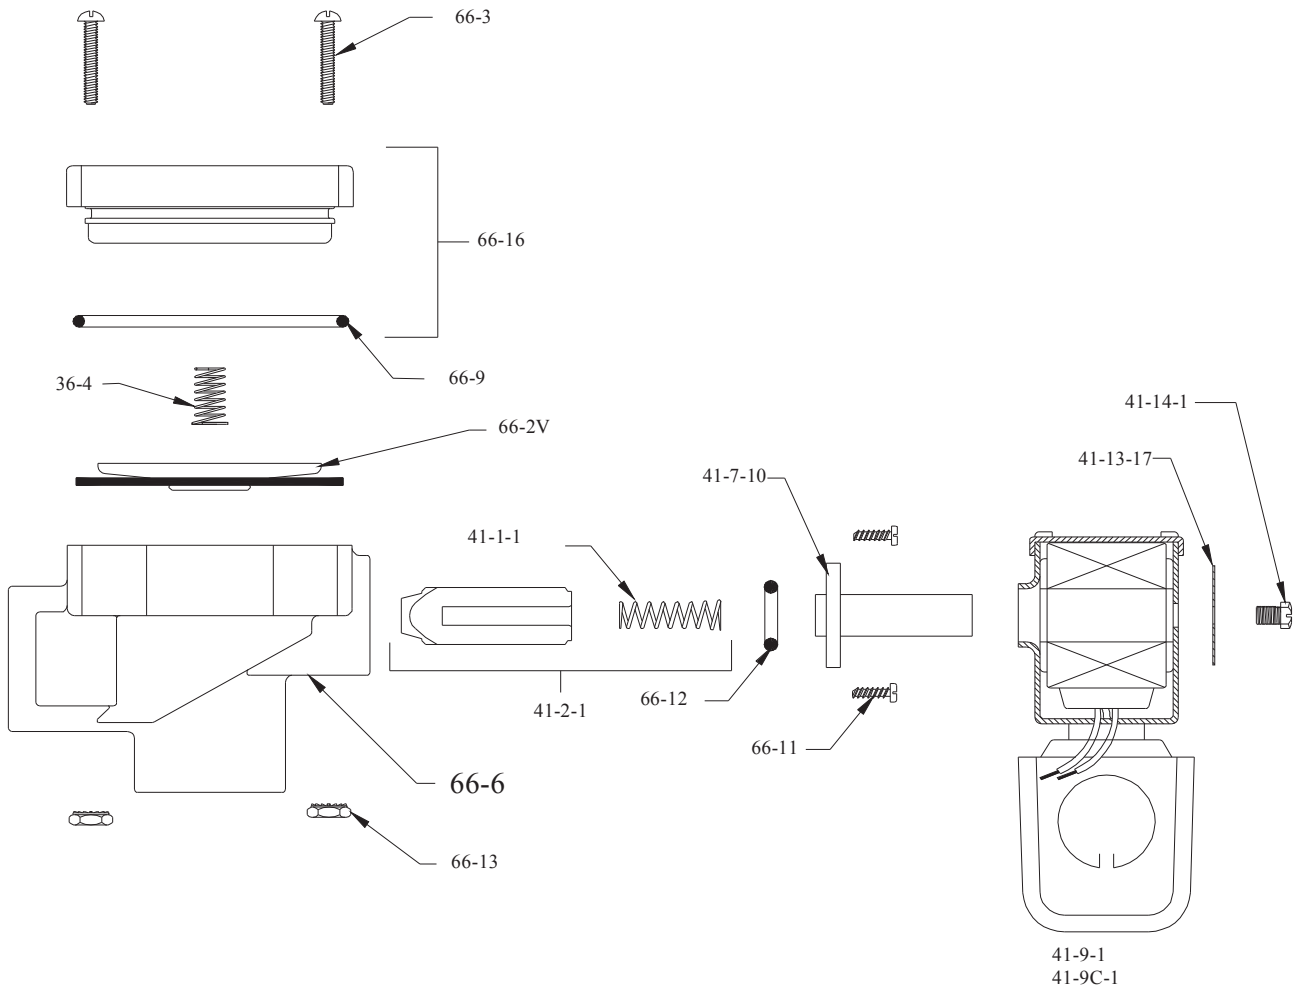

DIAPHRAGM SOLENOID VALVE MODELS 746PV

PART NO.	DESCRIPTION
36-4	CLOSING SPRING
41-1-1	PLUNGER KICKOFF SPRING
41-2-1	SOLENOID PLUNGER ASSY. WITH SPRING
41-7-9	ENCLOSING TUBE ASSY.
41-9-1	OPTIONAL SOLENOID COIL WITH CONDUIT BOSS
41-9C-1	SOLENOID COIL (SPECIFY VOLTAGE)
41-13-17	NAMEPLATE
41-14-1	SCREW, HEX, HD. #10-32 X 5/16" LG.
66-2V	DIAPHRAGM ASSY. VITON
66-3	SCREW, RD. HD. #8/32 X 1-1/4" LG. (4 REQUIRED)
66-6	VALVE BODY ASSY.
66-9	VALVE COVER WITH O-RING
66-11	SCREW RD. HD. #6-32 X 3/8" LG. (4 REQUIRED)
66-12	ENCLOSING TUBE O-RING
66-13	HEX NUT WITH LOCK WASHER
66-16	VALVE COVER O-RING