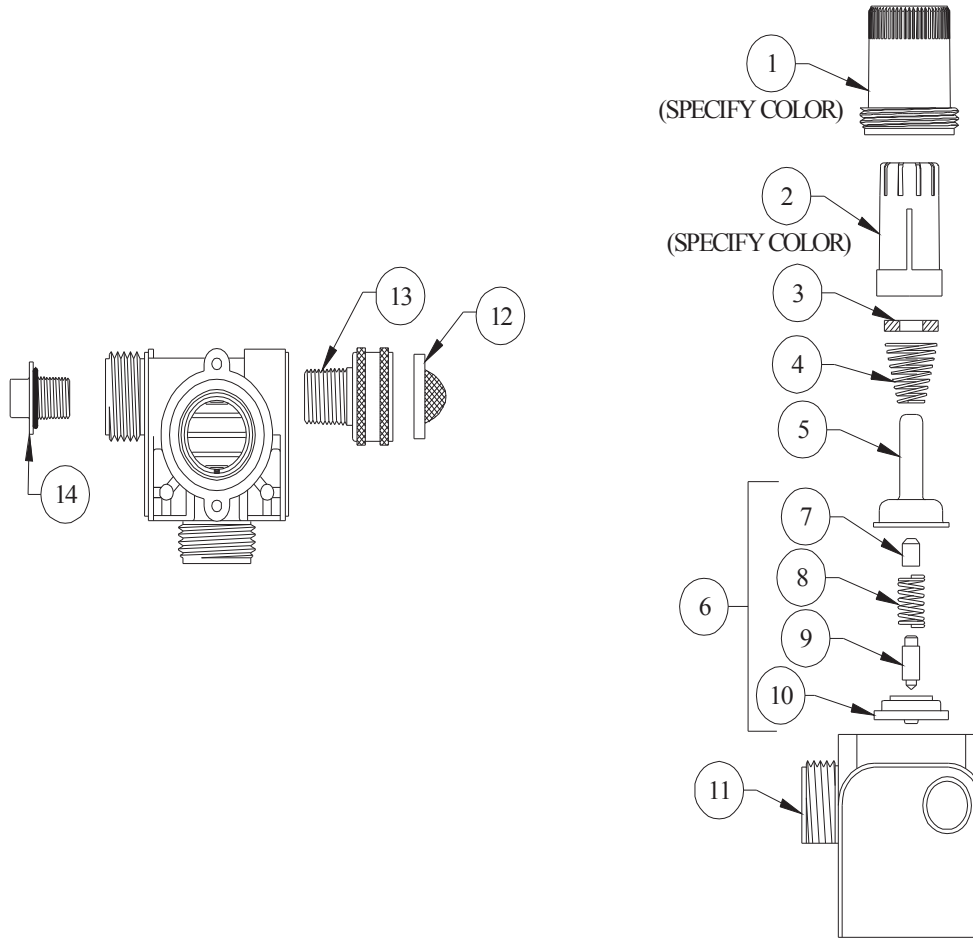

## MODEL: 636GAP

NO.	PART NO.	DESCRIPTION
1	66-139	Magnet Housing (Specify Color)
2	66-140	Push Button (Specify Color)
3	63-35	Magnet
4	63-36	Spring
5	41-7-25	Enclosing Tube
6	63-87	Valve Repair Kit
7	63-37	Spacer
8	41-1-8	Kick-off spring
9	63-38	Plunger
10	41-15-5	Diaphragm, EP
11	63-39	Valve Body
12	100-38	Strainer Washer
13	63-32	Pipe To Garden Hose Adaptor
14	66-153	Pipe Plug & O-Ring Assy.

### ACCESSORIES

15	61-25-2	Fresh Water Outlet Kit
----	---------	------------------------