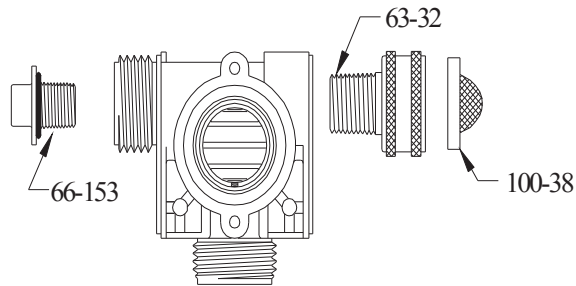

CLEANING CENTER, MODEL 636AG

PART NO.	DESCRIPTION
41-1-8	KICK-OFF SPRING
41-7-25	ENCLOSING TUBE
41-15-5	DIAPHRAGM
61-108	COVER
61-109	MOUNTING BASE
61-110	DRIP TRAY
63-32	PIPE TO GARDEN HOSE ADAPTOR
63-35	MAGNET
63-36	SPRING
63-37	SPACER

PART NO.	DESCRIPTION
63-38	PLUNGER
63-39	VALVE BODY
63-46	VALVE & COVER SCREW
63-87	VALVE REPAIR KIT
66-139	MAGNET HOUSING (SPECIFY COLOR)
66-140	PUSH BUTTON (SPECIFY COLOR)
66-153	PIPE PLUG
100-38	INLET SCREEN
ACCESSORIES	
61-25-2	FRESH WATER OUTLET KIT