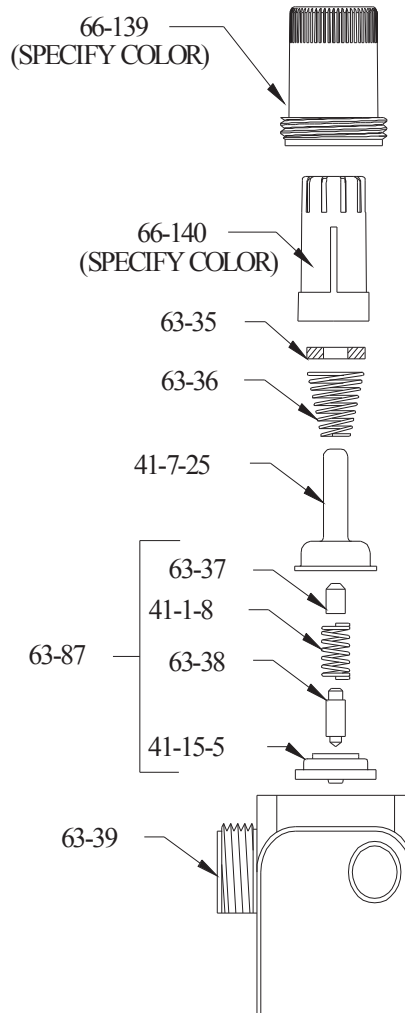

CLEANING CENTER, MODEL 636AG

PART NO.	DESCRIPTION
41-1-8	KICK-OFF SPRING
41-7-25	ENCLOSING TUBE
41-15-5	DIAPHRAGM
61-108	COVER
61-109	MOUNTING BASE
61-110	DRIP TRAY
63-32	PIPE TO GARDEN HOSE ADAPTOR
63-35	MAGNET
63-36	SPRING
63-37	SPACER

PART NO.	DESCRIPTION
63-38	PLUNGER
63-39	VALVE BODY
63-46	VALVE & COVER SCREW
63-87	VALVE REPAIR KIT
66-139	MAGNET HOUSING (SPECIFY COLOR)
66-140	PUSH BUTTON (SPECIFY COLOR)
66-153	PIPE PLUG
100-38	INLET SCREEN
ACCESSORIES	
61-25-2	FRESH WATER OUTLET KIT