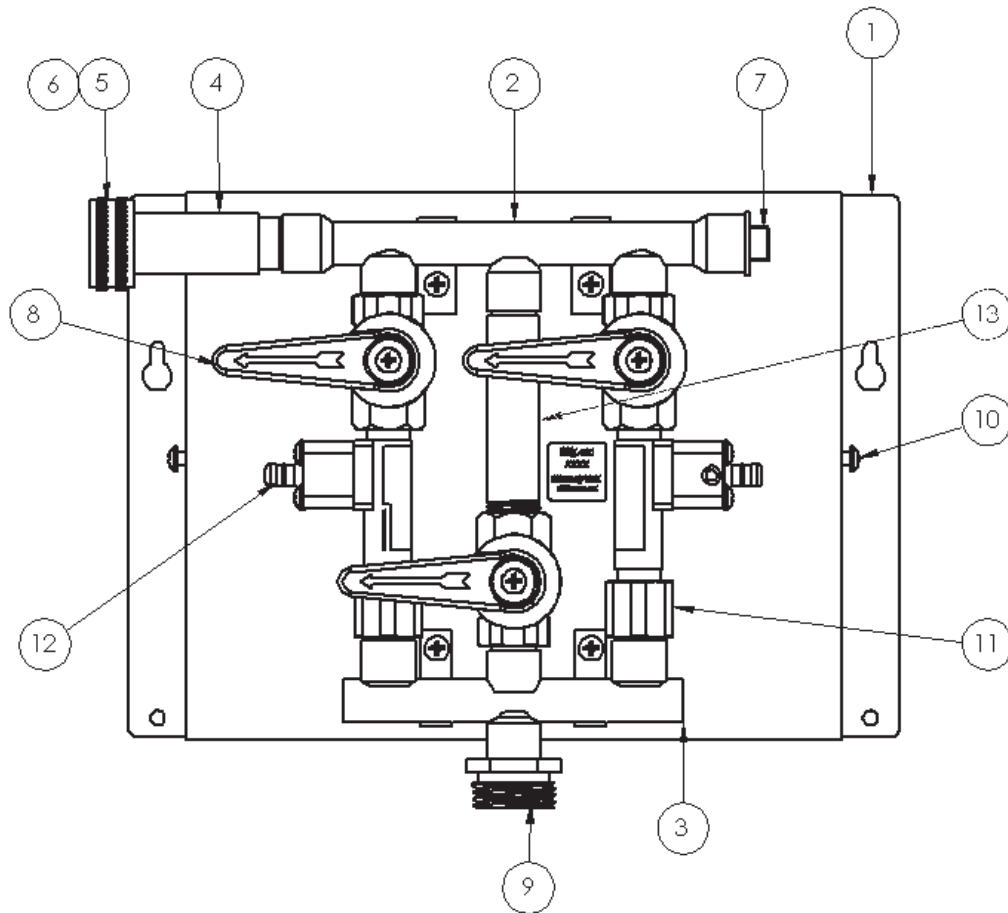

# Spray Clean 606T-2

NO.	QTY	PART NO.	DEMA NO.	DESCRIPTION
1	1	26755.1	60.57	BASE
2	1	28991.1		STAINLESS STEEL MANIFOLD UPPER
3	1	28992.1		STAINLESS STEEL MANIFOLD LOWER
4	1	27041.1	65.14	HOSE FITTING SWIVEL ADAPTER
5	1	24569.1	65.1	SWIVEL COUPLING
6	1	21777.1	100.38	STRAINER WASHER
7	1	X26357.1	66.153	PIPE PLUG & O-RING ASSEMBLY
8	3	26764.1		VALVE KNOB
9	1	26326.1	65.18.1	ADAPTER 3/4" MGHT X 3/8 NPT
10	6	26968.1	60.67.1	SCREW #8 X 1/2" PH
11	1	X29033.1	60.76.1	RIGHT SIDE INJECTOR ASSY
12	1	X29033.2	60.76.2	LEFT SIDE INJECTOR ASSY
13	1	X29034.1	60.77	CENTER BALL VALVE ASSY