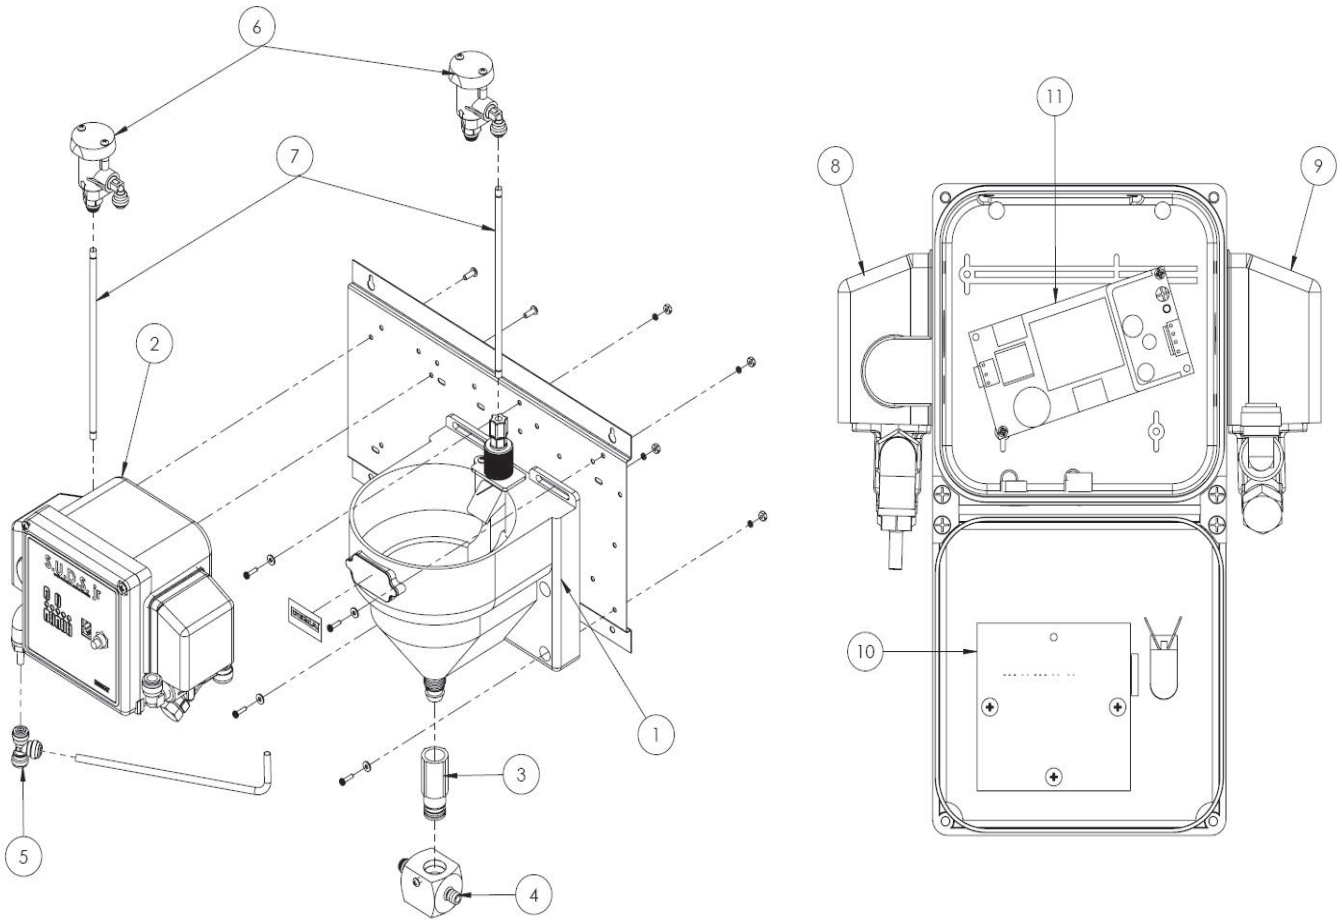

DEMA 581KS-1W & 581KIS-1W

SOLID BOWL DISPENSER

NO.	PART NO.	DESCRIPTION
1	5800V.NH	DEMA VIKING BOWL – NO HARDWARE
2	58.121.15	581KS CONTROL
	58.121.16	581KIS CONTROL
	58.121.17	581KISV CONTROL
3	58.3.2	ADAPTER FROM BOWL TO INJECTOR
4	58.90	INJECTOR ASSEMBLY
5	58.110.1	JOHN GUEST TEE ¼"X¼"X¼"
6	58.2	VACUUM BREAKER ASSY (JOHN GUEST ¼" FITTINGS)
7	58.6	8" SS TUBE
8	44.123.18B	VALVE ASSY FOR 581KIS(V) FOR INJECTOR
9	44.123.19B	VALVE ASSY FOR 581KS OR 581KIS(V) FOR BOWL
10	84.155.2	SPL CONTROL BOARD
11	81.281.1	OPEN FRAME POWER SUPPLY REPLACEMENT KIT
12	81.245.1	2 BUTTON PROGRAMMER (NOT SHOWN)