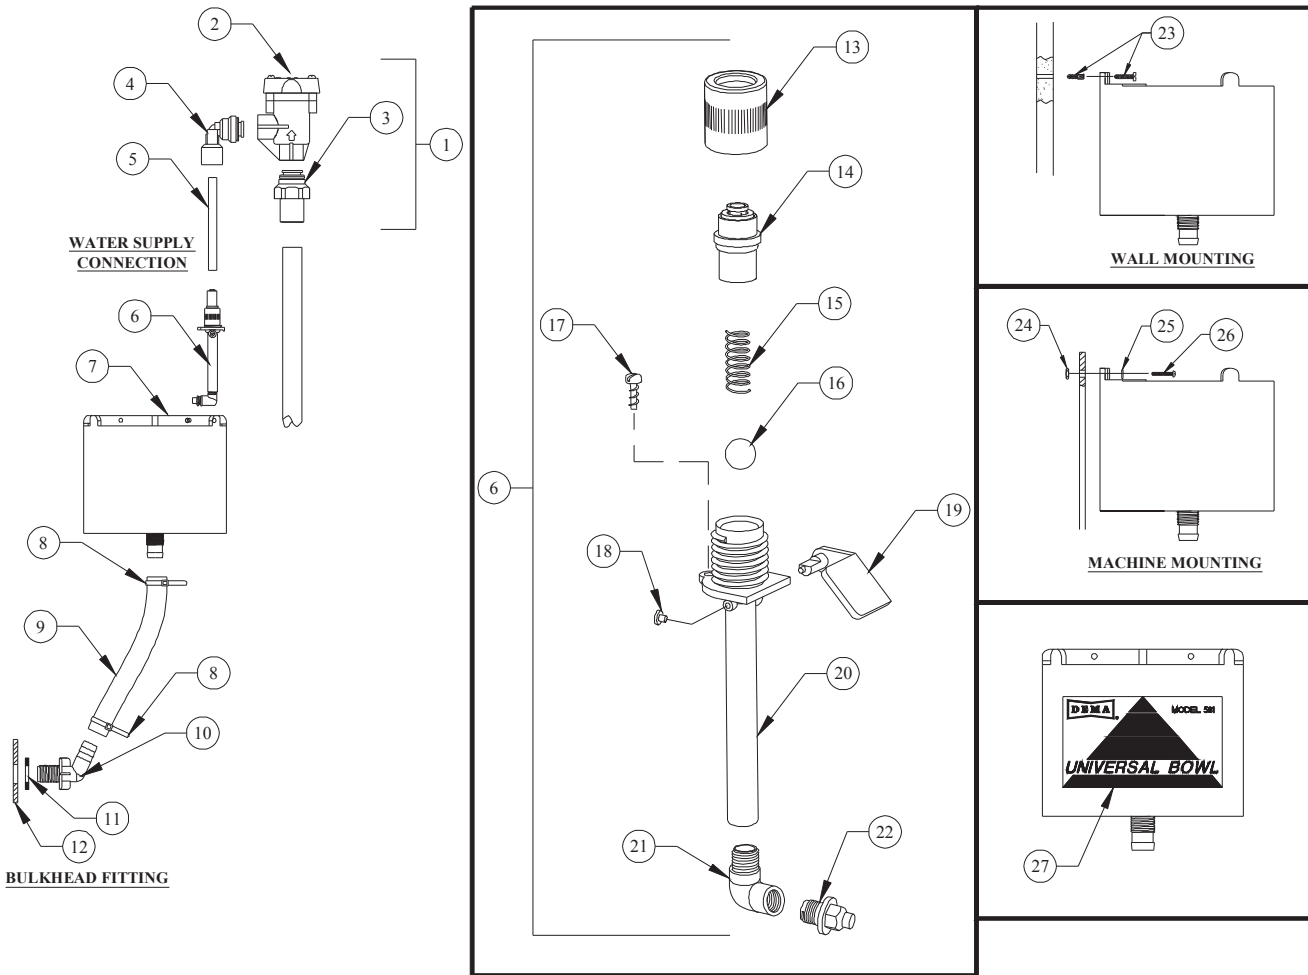

DEMA 581-WMBH-P POWDER BOWL FEEDER

NO.	PART NO.	DESCRIPTION
1	58-2	Vacuum Breaker w/Fittings
2	58-1	Vacuum Breaker (Plastic)
3	58-103-2	J.G. Straight fitting 1/4 x 1/4 (Plastic)
4	58-104-2	J.G. Elbow Fittings 1/4 x 1/4 (Plastic)
5	58-6	Stainless Steel Tube
6	85-37	Spray Arm Replacement Kit
7	58-19-6	Powder Bowl Less Acc.
8	81-16-1	Tie Warp
9	58-7	Plastic Tubing
10	80-74	Elbow Fitting – 65 Degree
11	81-30	Rubber Washer
12	80-73	Hex Nut
13	58-8	Compression Nut
14	58-112-1	Top Fitting

NO.	PART NO.	DESCRIPTION
15	58-28	Spring
16	58-113-1	13/32 Dia. Ball
17	44-116-2	#8 Hi Lo Screw
18	58-14	Arm Plug
19	58-27	Safety Paddle
20	58-67	Spray Arm
21	58-68	Street Elbow
22	58-31	Spray Nozzle
23	66-123	Mounting Screw & Anchor Kit
24	66-13	Hex Nut w/Lock Washer
25	61-68	Washer
26	58-59	Screw
27	L627	Label - Universal