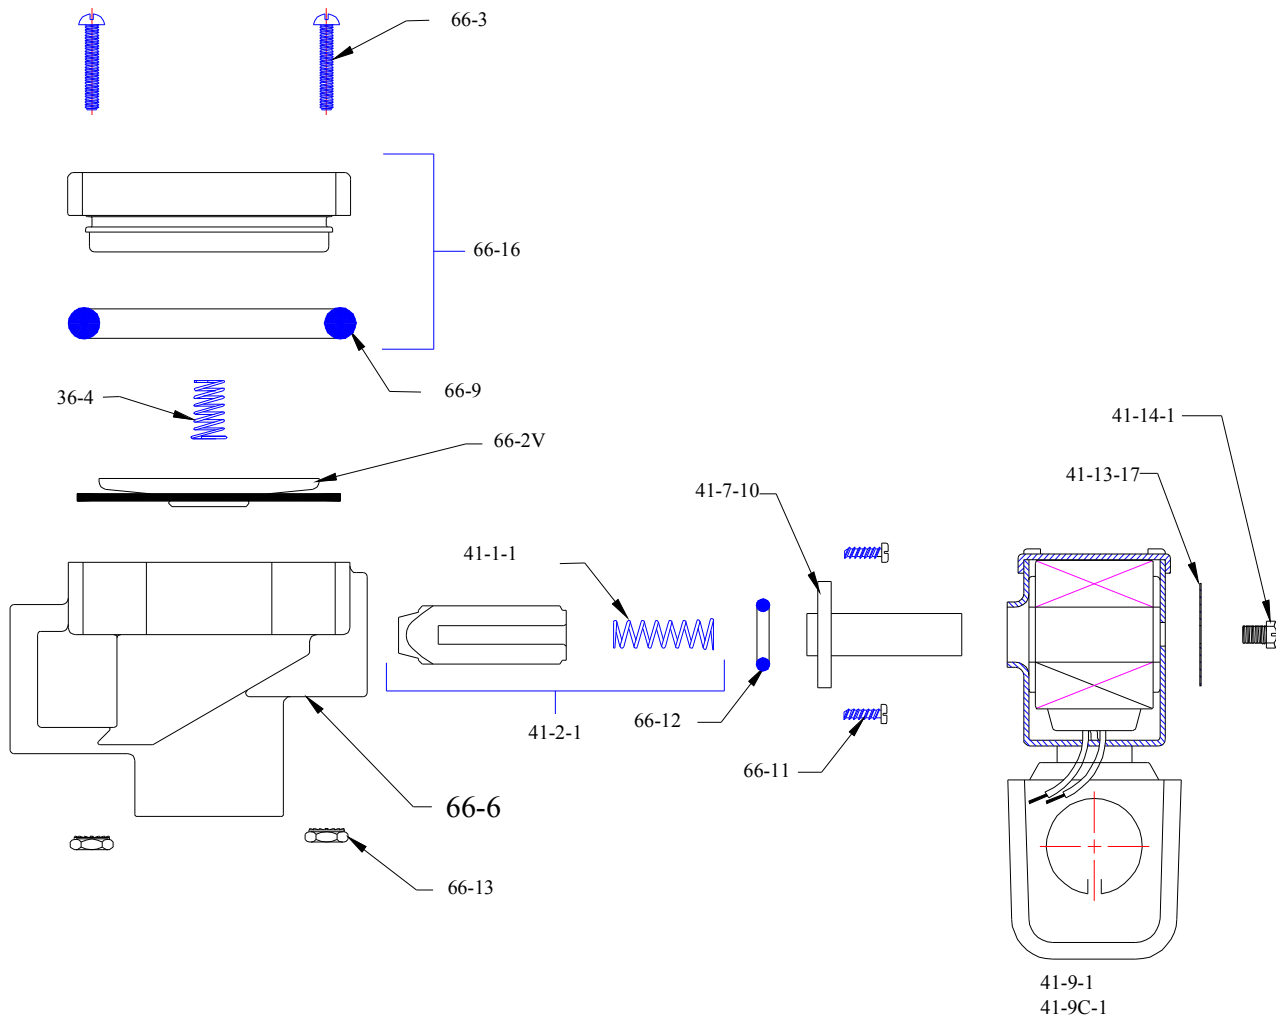

# DIAPHRAGM SOLENOID VALVE MODELS 466PV

PART NO.	DESCRIPTION
36-4	CLOSING SPRING
41-1-1	PLUNGER KICKOFF SPRING
41-2-1	SOLENOID PLUNGER ASSY. WITH SPRING
41-7-9	ENCLOSING TUBE ASSY.
41-9-1	OPTIONAL SOLENOID COIL WITH CONDUIT BOSS
41-9C-1	SOLENOID COIL (SPECIFY VOLTAGE)
41-13-17	NAMEPLATE
41-14-1	SCREW, HEX, HD. #10-32 X 5/16" LG.
66-2V	DIAPHRAGM ASSY. VITON
66-3	SCREW, RD. HD. #8/32 X 1-1/4" LG. (4 REQUIRED)
66-6	VALVE BODY ASSY.
66-9	VALVE COVER WITH O-RING
66-11	SCREW RD. HD. #6-32 X 3/8" LG. (4 REQUIRED)
66-12	ENCLOSING TUBE O-RING
66-13	HEX NUT WITH LOCK WASHER
66-16	VALVE COVER O-RING