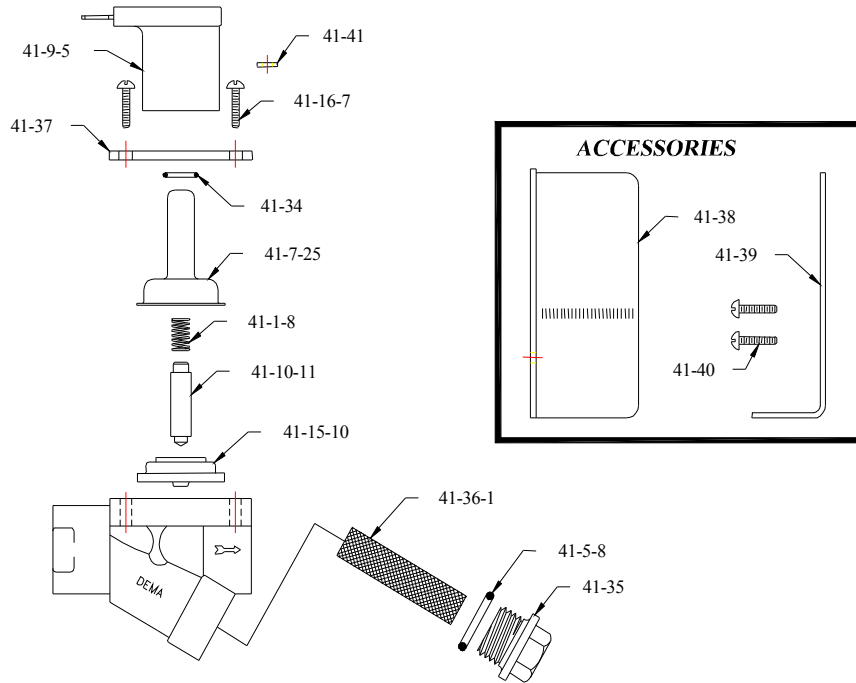

SOLENOID VALVE

MODELS: 442P & 443P

| PART NO. | DESCRIPTION |
|-----------------|---------------------------------|
| 41-1-8 | KICK-OFF SPRING |
| 41-7-25 | ENCLOSING TUBE (STAINLESS) |
| 41-9-5 | SOLENOID COIL (SPECIFY VOLTAGE) |
| 41-10-11 | PLUNGER |
| 41-15-10 | DIAPHRAGM |
| 41-34 | SPACER RING |
| 41-36-1 | STRAINER SCREEN |
| 41-37 | FLANGE |
| 41-41 | NYLON WASHER |
| 41-35 | SCREEN CAP |
| 41-5-8 | O-RING SEAL |
| 41-16-7 | SCREW |

ACCESSORIES

| | |
|-------|----------------------------------|
| 41-38 | SOLENOID COVER |
| 41-39 | MOUNTING BRACKET |
| 41-40 | SCREW #6-32 X 5/16 LG. (2 REQD.) |