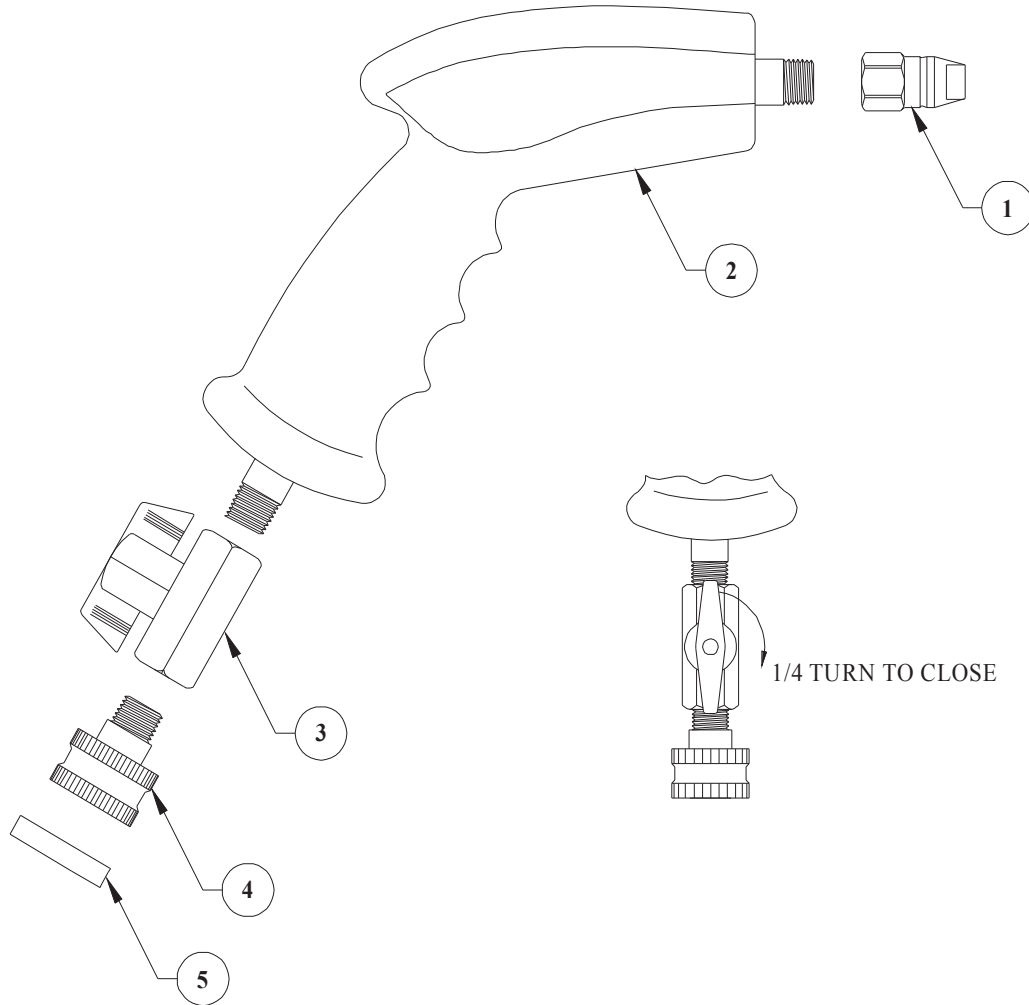

SPRAY GUN

MODEL 40-14QD HEAVY DUTY SPRAY GUN

NO.	PART NO.	DESCRIPTION
1	44-111-1560	Spray Nozzle (15° V-Jet, 5 GPM) Brass
	44-111-1560SS	Spray Nozzle (15° V-Jet, 5 GPM) Stainless Steel
2	44-86	Spray Gun Handle
3	16-11	Ball Valve
4	44-113	Hose Coupling Adapter W / Strainer Washer
5	150-6	Rubble Washer