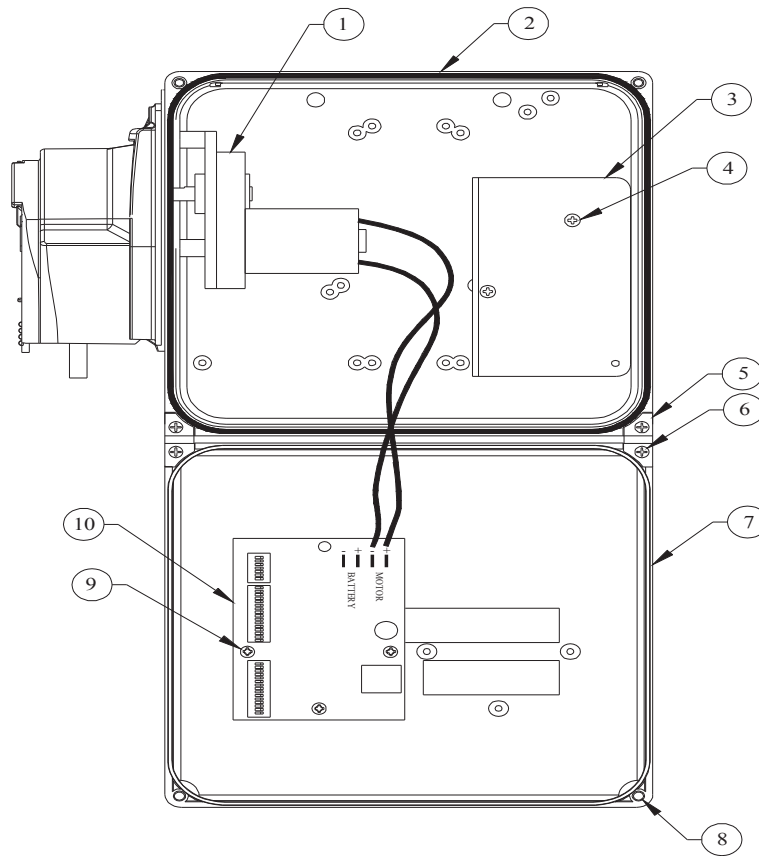

DEMA 257BE AND 257BVE DRAIN MASTER

REPLACEMENT PARTS			
NO.	DEMA PART NO.	DESCRIPTION	QTY.
1	25-66C	Gear Motor Assembly	1
2	81-61-1	Electrical Enclosure Assembly	1
3	25-123-1	Battery Retainer Bracket	1
4	44-116-1	Battery Retainer Screws	3
5	81-23	Electrical Enclosure Hinge	2
6	81-19-1	Hinge Screw	2
7	85-31	Electrical Enclosure Cover	1
8	81-29-2	Captive Screw for Electrical Enclosure Cover	2
9	81-20-2	Control Board Screw	3
10	25-122-1	Drain Master Electronic Control Board	1

INSTALLATION KIT PARTS (NOT SHOWN ON DRAWING)		
DEMA PART NO.	DESCRIPTION	QTY.
81-16-1	Tie Wrap 8" lg.	4
81-182-1	1/4" x 1/4" JG Union	2
25-68-20	20 Ft of 1/4" LDPE Tubing (white)	1
80-66	10" Pick Up Tube Assembly	1
81-1	Wall Bracket Kit	1
25-125-1	Battery Cable Assembly	1
25-69-2	AC to DC Adapter (European., 220V 50Hz – 12VDC)	1