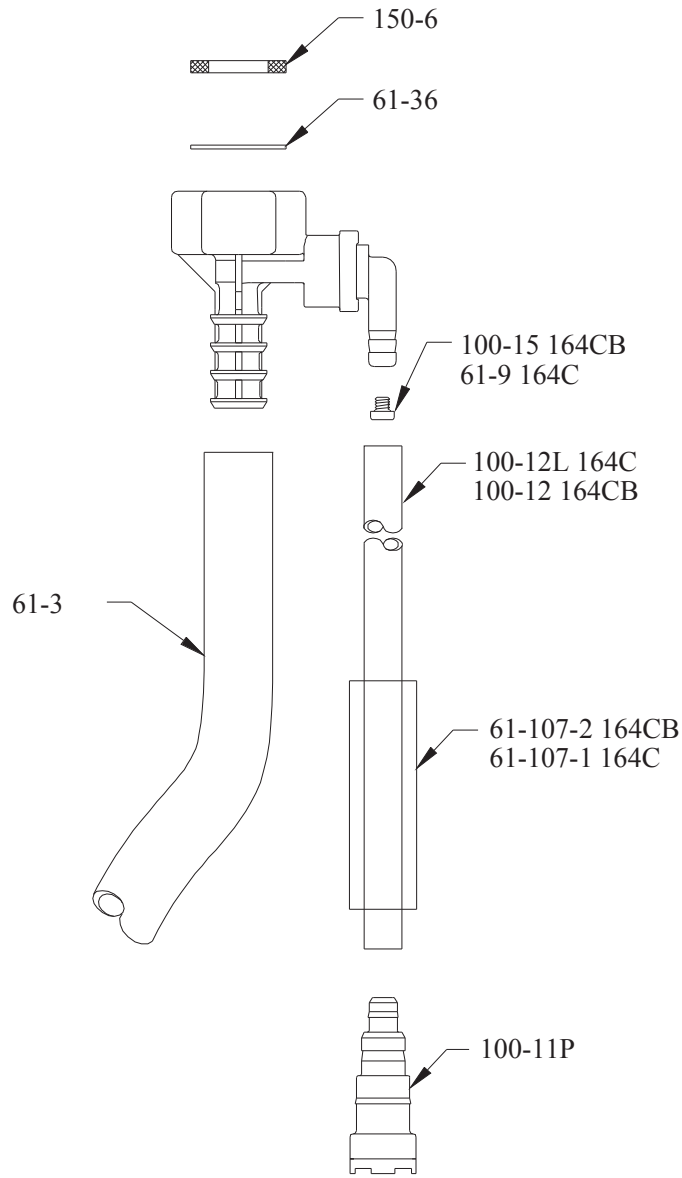

# DEMA 164C,CB PROPORTIONER

| PART NO. | DESCRIPTION                        |
|----------|------------------------------------|
| 61-3     | VINYL TUBE (1/2" ID X 3' LG.)      |
| 61-9     | METERING TIP (164)                 |
| 61-36    | FLOW DISC                          |
| 61-107-1 | CERAMIC WEIGHT (163C)              |
| 61-107-2 | CERAMIC WEIGHT (163CB, CB-2)       |
| 100-12   | VINYL TUBE (1/4" ID X 8' LG) 164CB |
| 100-12L  | VINYL TUBE 3/8" X 8' LG) 164C      |
| 100-11P  | FOOT VALVE                         |
| 100-15   | METERING TIP                       |
| 150-6    | RUBBER WASHER                      |